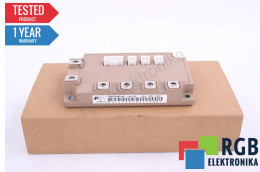

## MODULE IGBT 7MBI100U4E-120-50 1200V 100A FUJI ELECTRIC

Used FUJI ELECTRIC 7MBI100U4E-120-50  
 Tested and cleaned.  
 24 months guarantee  
 Dedicated courier  
 Delivery across Europe even in 15855

### TECHNICAL DATA

MANUFACTURER	FUJI ELECTRIC
MODEL	7MBI100U4E-120-50
CATEGORY	Transistors
WEIGHT [KG]	1.0
HEIGHT [CM]	3.0
LENGTH [CM]	14.0
WIDTH [CM]	9.0

24/7 SUPPORT AVAILABLE  
[+48 71 750 09 78](tel:+48717500978)